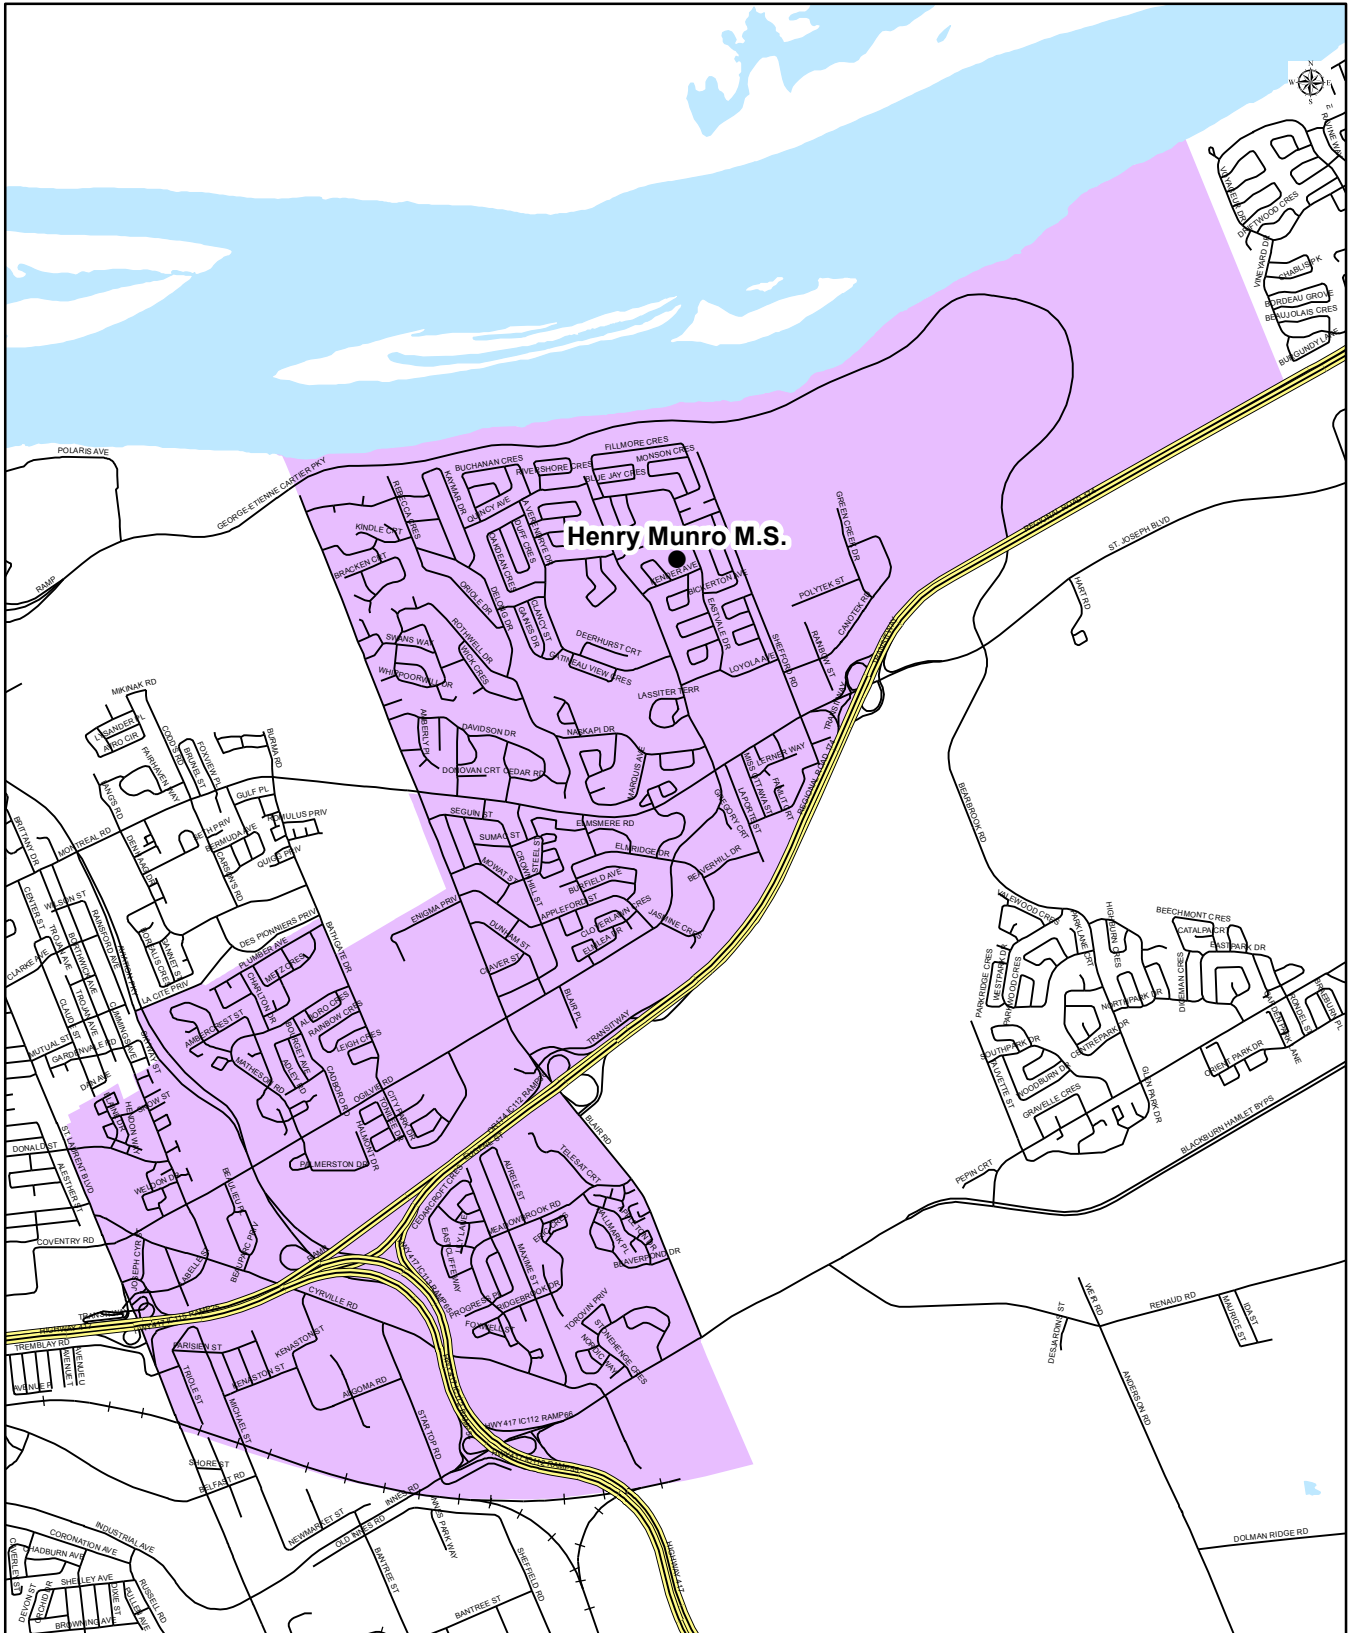

HENRY MUNRO MIDDLE SCHOOL
Grade 6 to 8

OTTAWA-CARLETON
DISTRICT SCHOOL BOARD

English Program with Core French and Early French Immersion Attendance Boundary

Henry Munro Middle School
2105 Kender Avenue
Gloucester, Ontario
K1J 6J7
(613) 748-0060

Map is for illustrative purposes only.
For further information, visit www.ocdsb.ca
September 2017