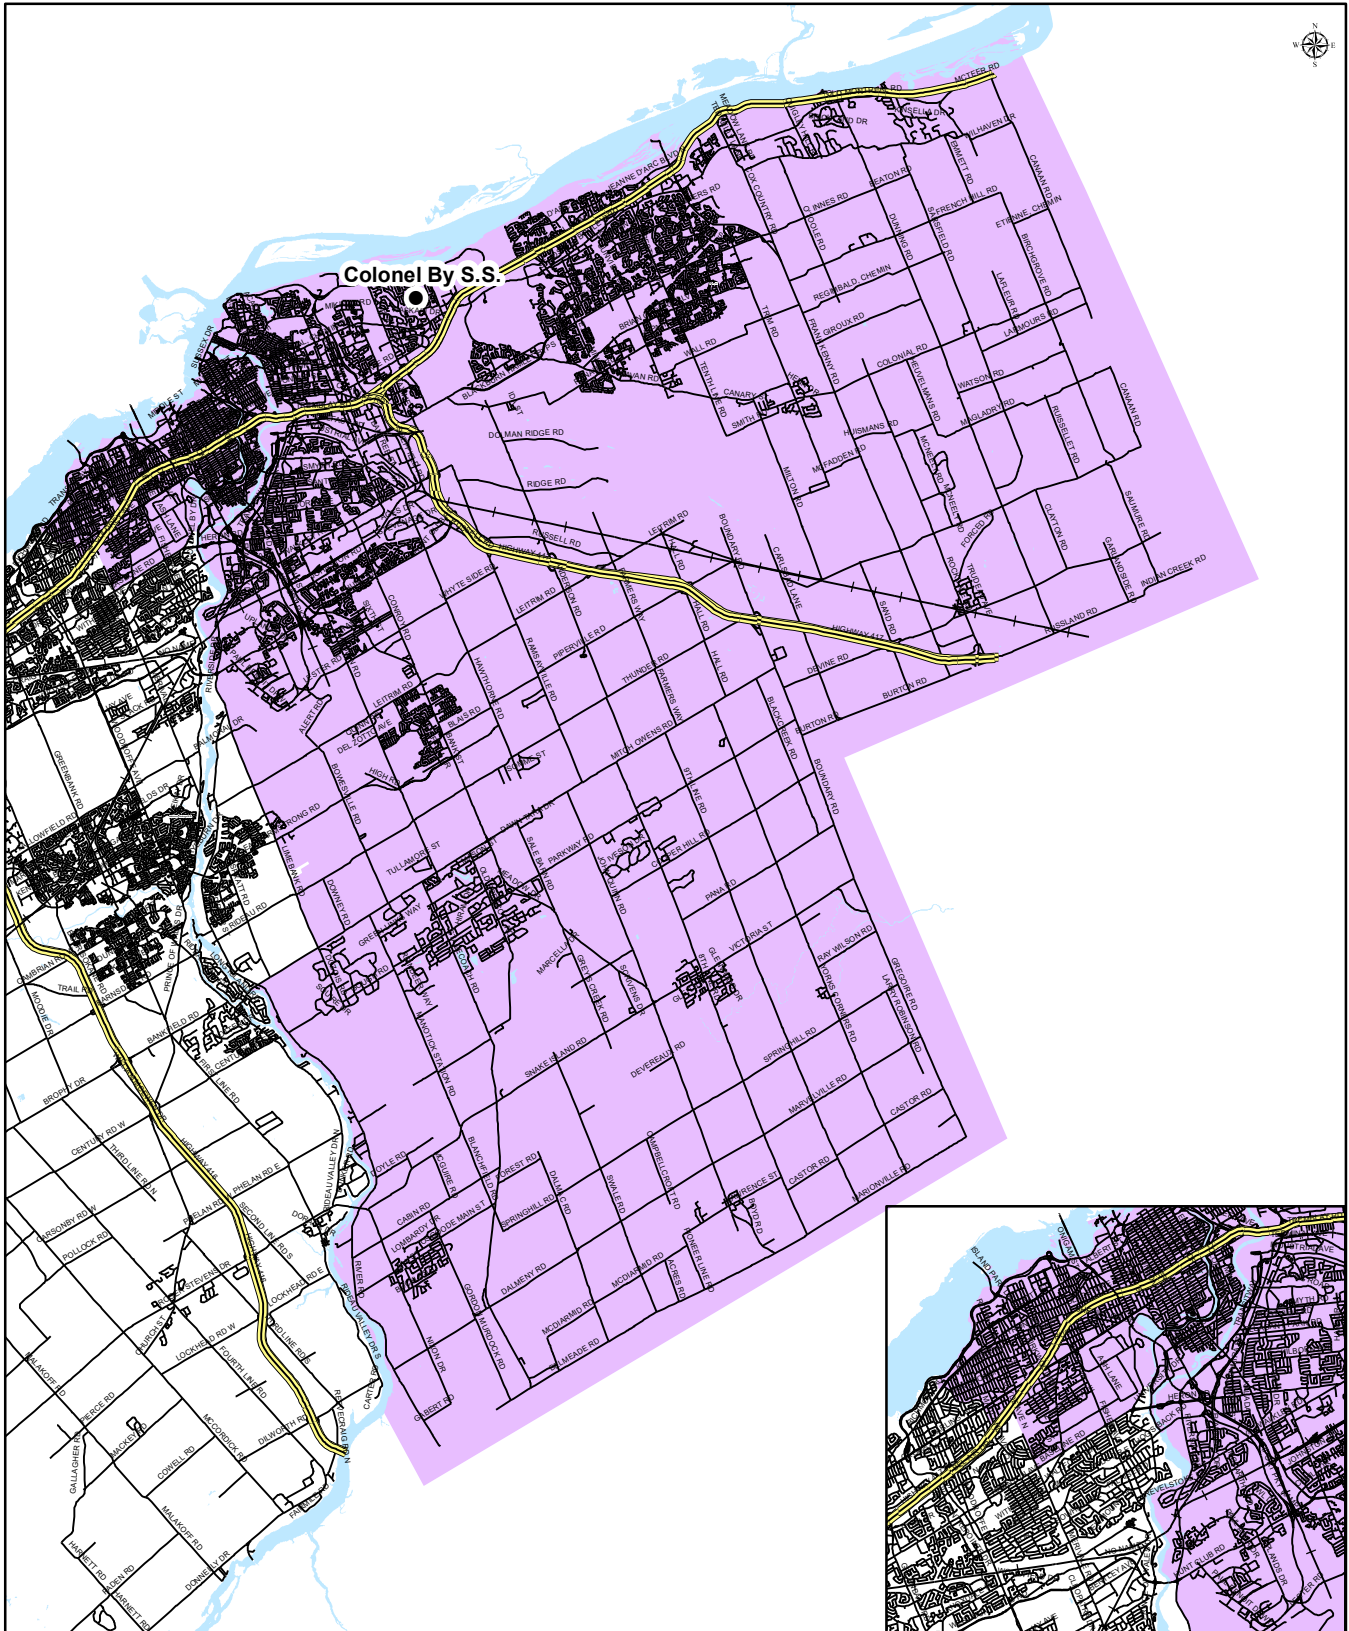

OTTAWA-CARLETON
DISTRICT SCHOOL BOARD

COLONEL BY SECONDARY SCHOOL

Grade 9 to 12
International Baccalaureate Program Attendance Boundary

Colonel By Secondary School
2381 Oglivie Road
Gloucester, Ontario
K1J 7N4
(613) 745-9411

Map is for illustrative purposes only.
For further information, visit www.ocdsb.ca
September 2021