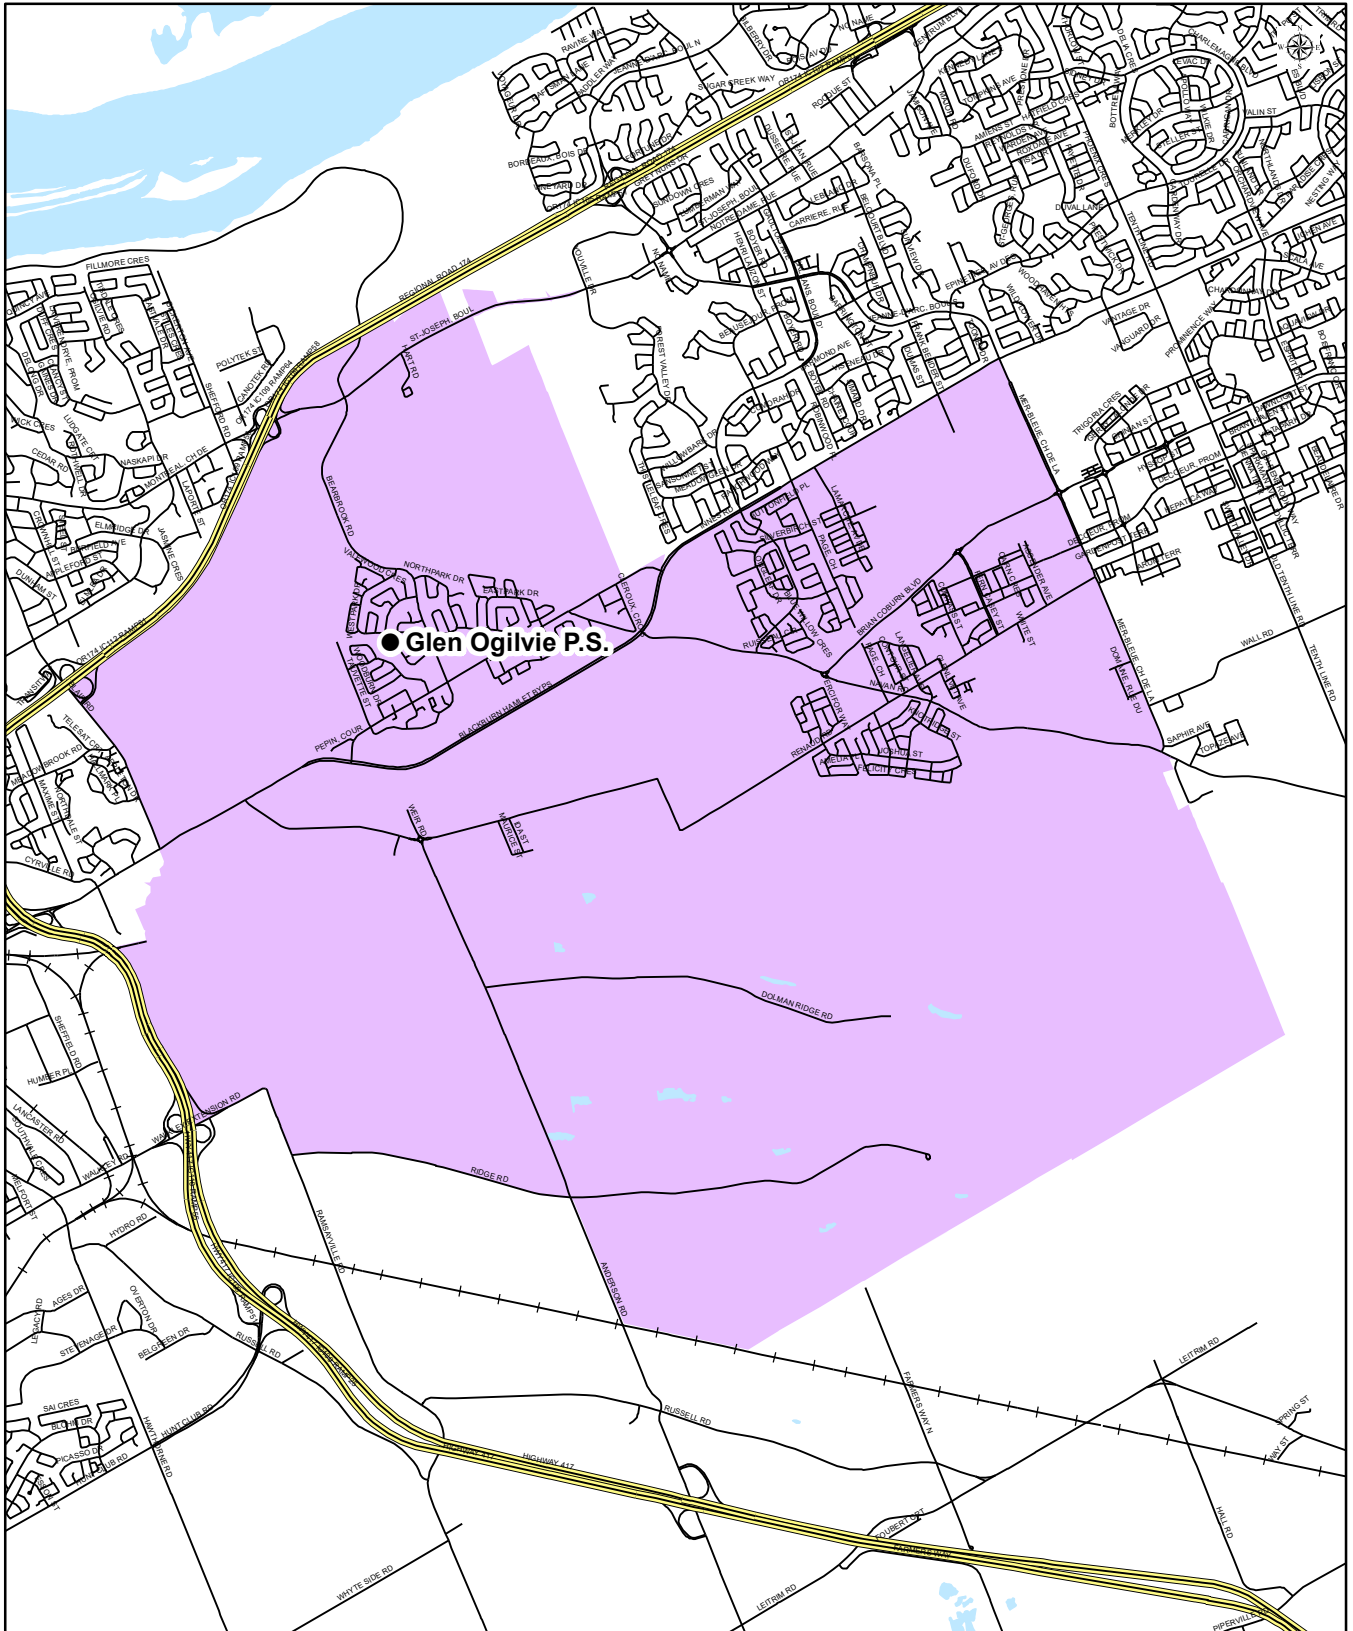

OTTAWA-CARLETON
DISTRICT SCHOOL BOARD

GLEN OGILVIE PUBLIC SCHOOL

Junior Kindergarten to Grade 5
Early French Immersion Attendance Boundary

Glen Ogilvie Public School
46 Centerpark Drive
Ottawa, Ontario
K1B 3C1
(613) 824-4014

Map is for illustrative purposes only.
For further information, visit www.ocdsb.ca
September 2022