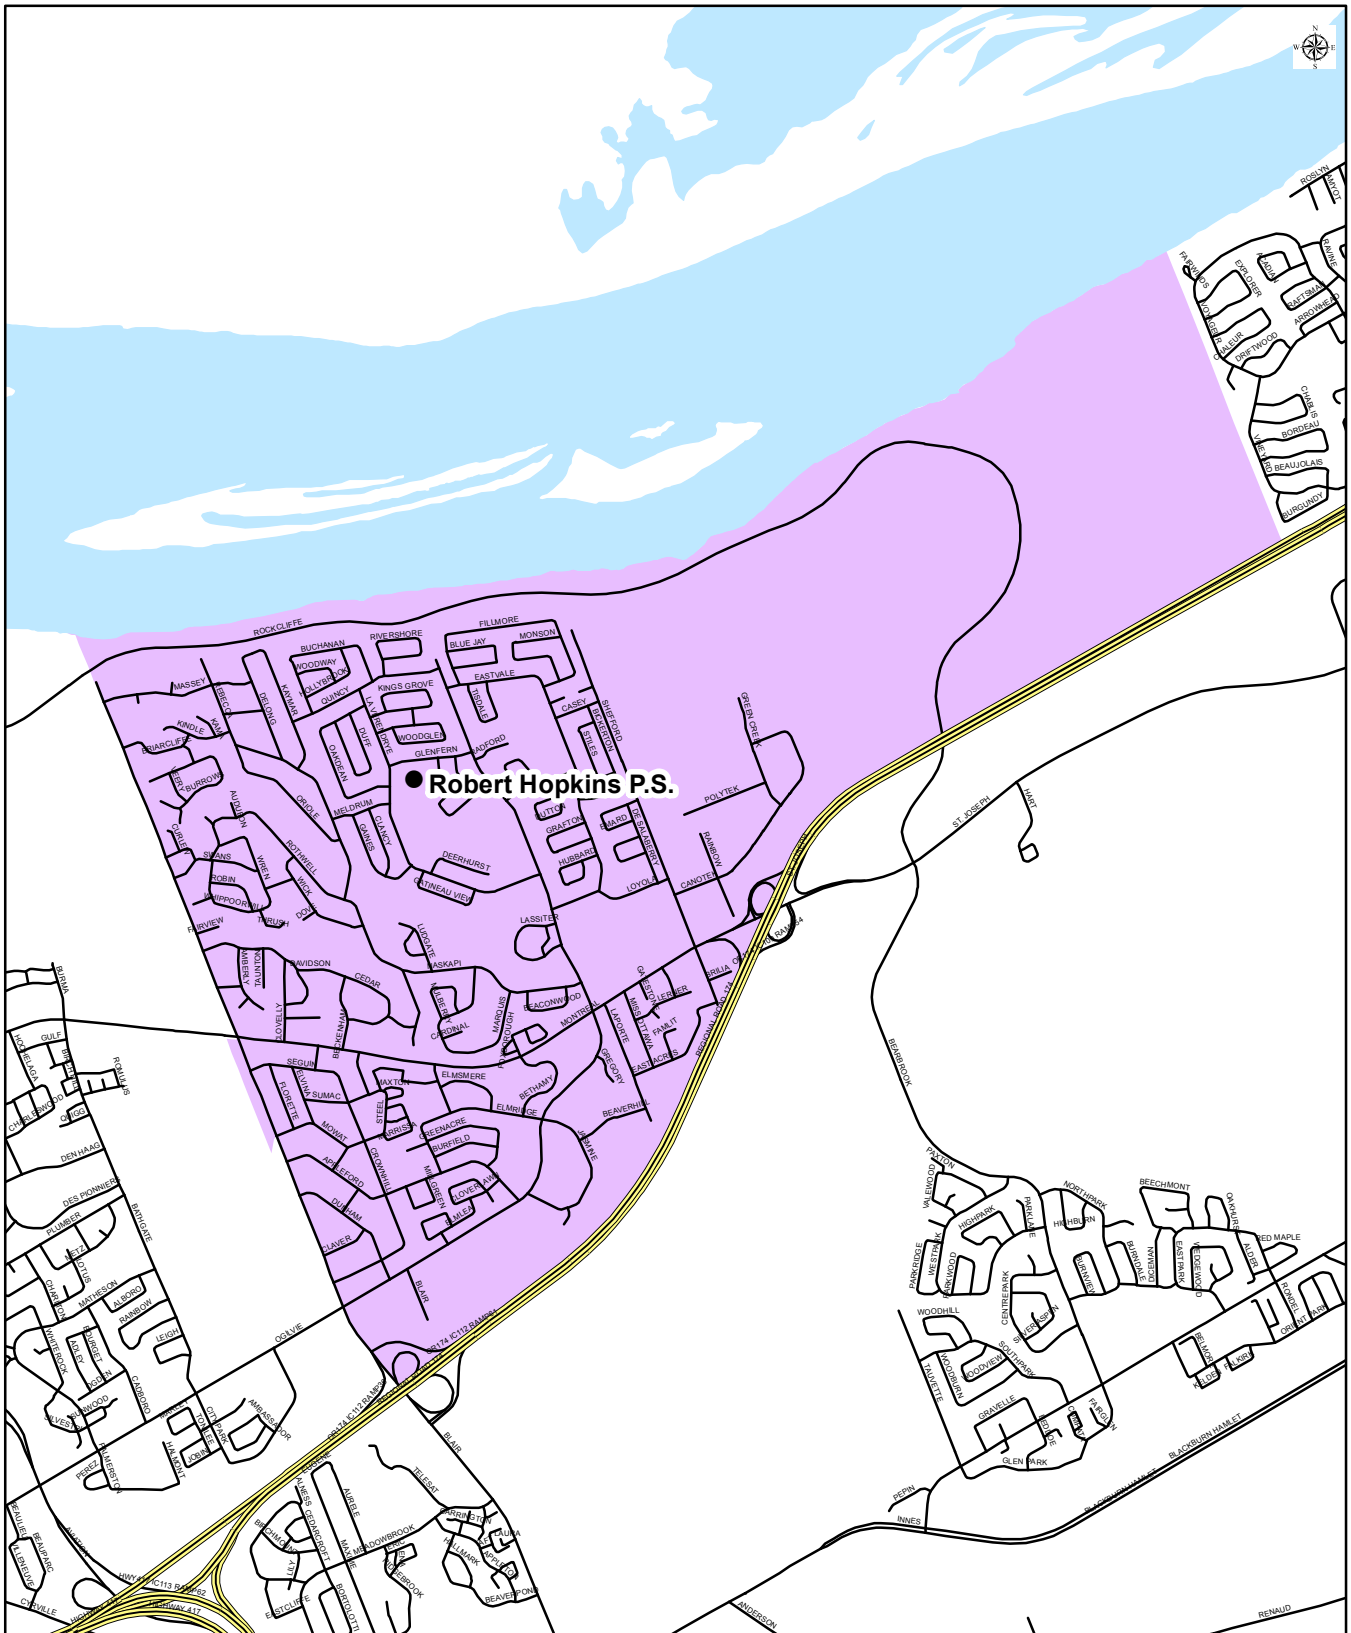

Map is for illustrative purposes only.
For further information, visit www.ocdsb.ca
April 2021

OTTAWA-CARLETON
DISTRICT SCHOOL BOARD

ROBERT HOPKINS PUBLIC SCHOOL
Junior Kindergarten to Grade 5
English Program with Core French Attendance Boundary