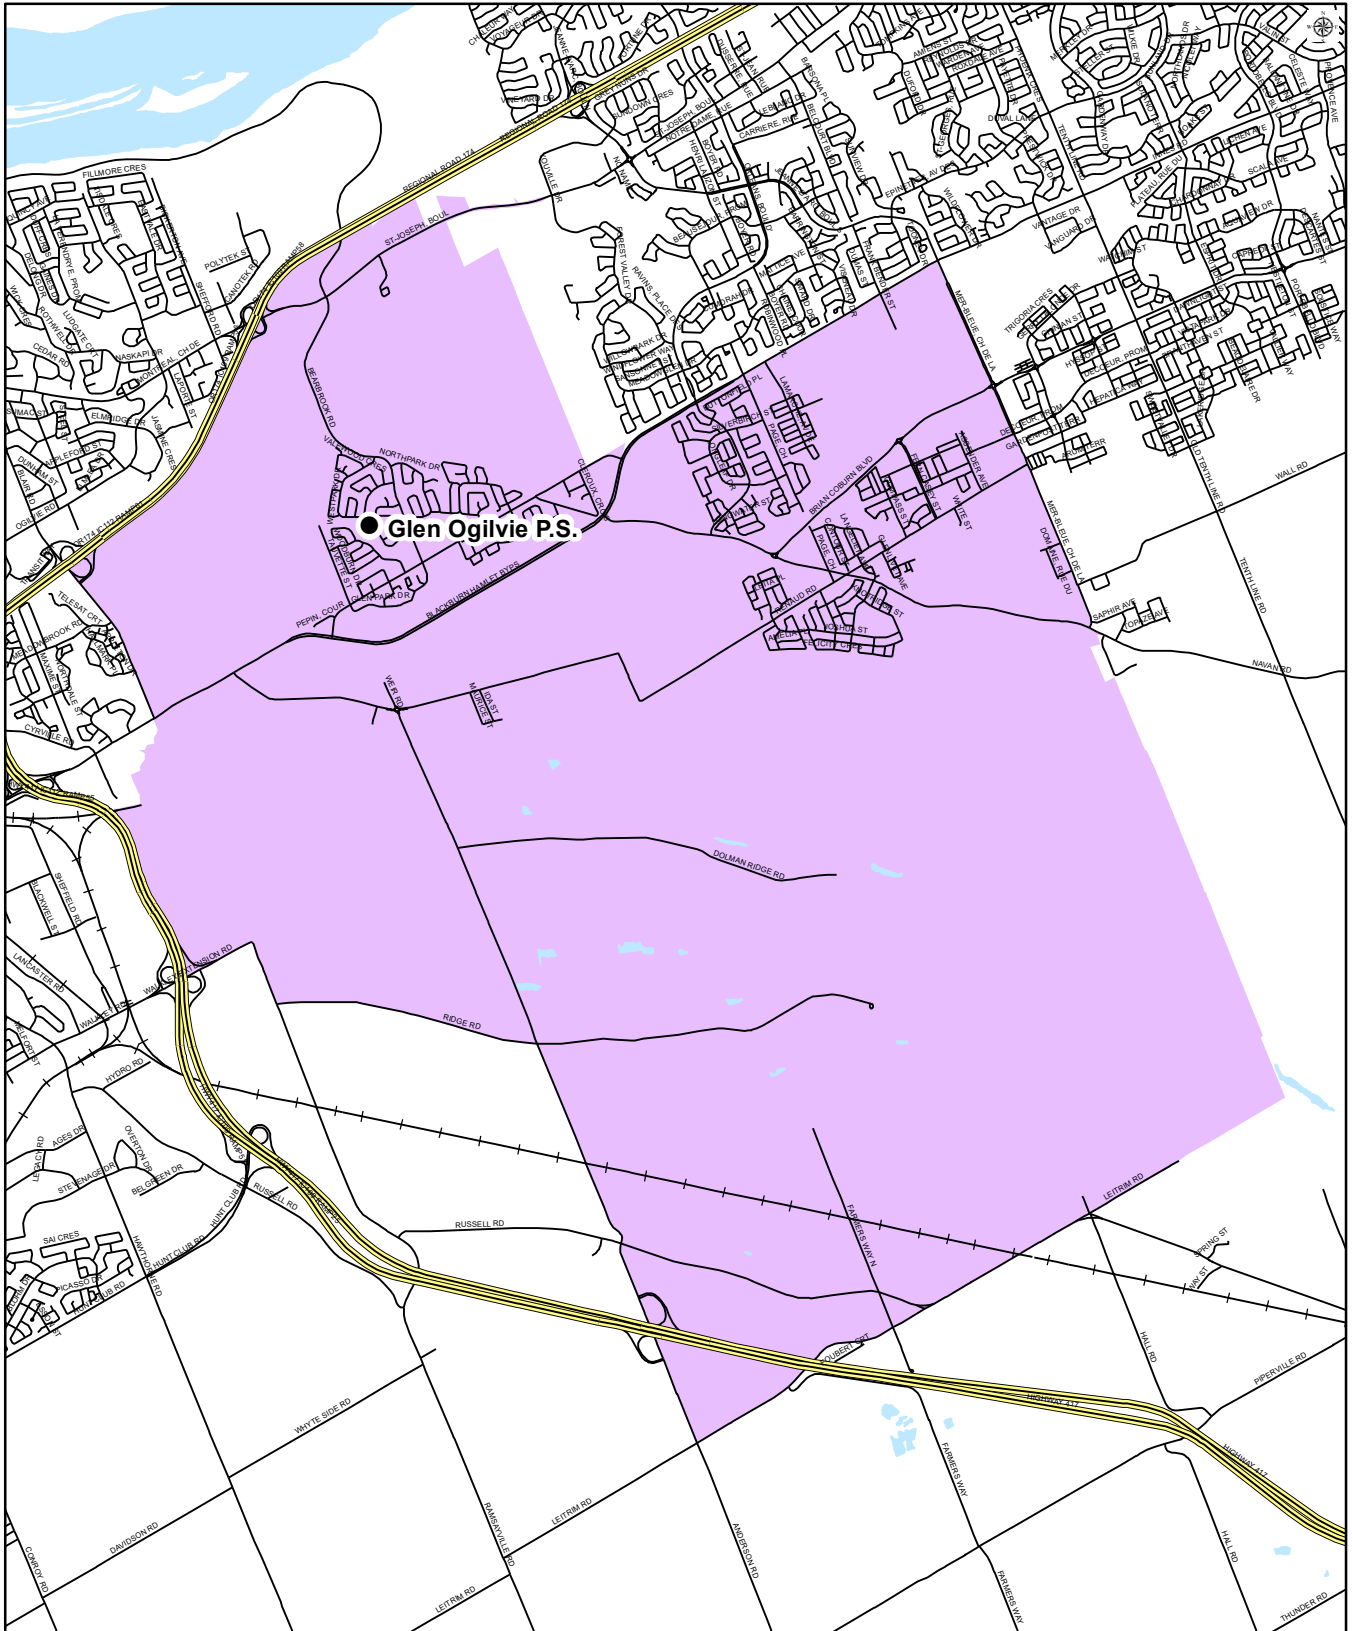

OTTAWA-CARLETON
DISTRICT SCHOOL BOARD

GLEN OGILVIE PUBLIC SCHOOL

Junior Kindergarten to Grade 5
English Program with Core French Attendance Boundary

Glen Ogilvie Public School
46 Centerpark Drive
Ottawa, Ontario
K1B 3C1
(613) 824-4014

Map is for illustrative purposes only.
For further information, visit www.ocdsb.ca
September 2022