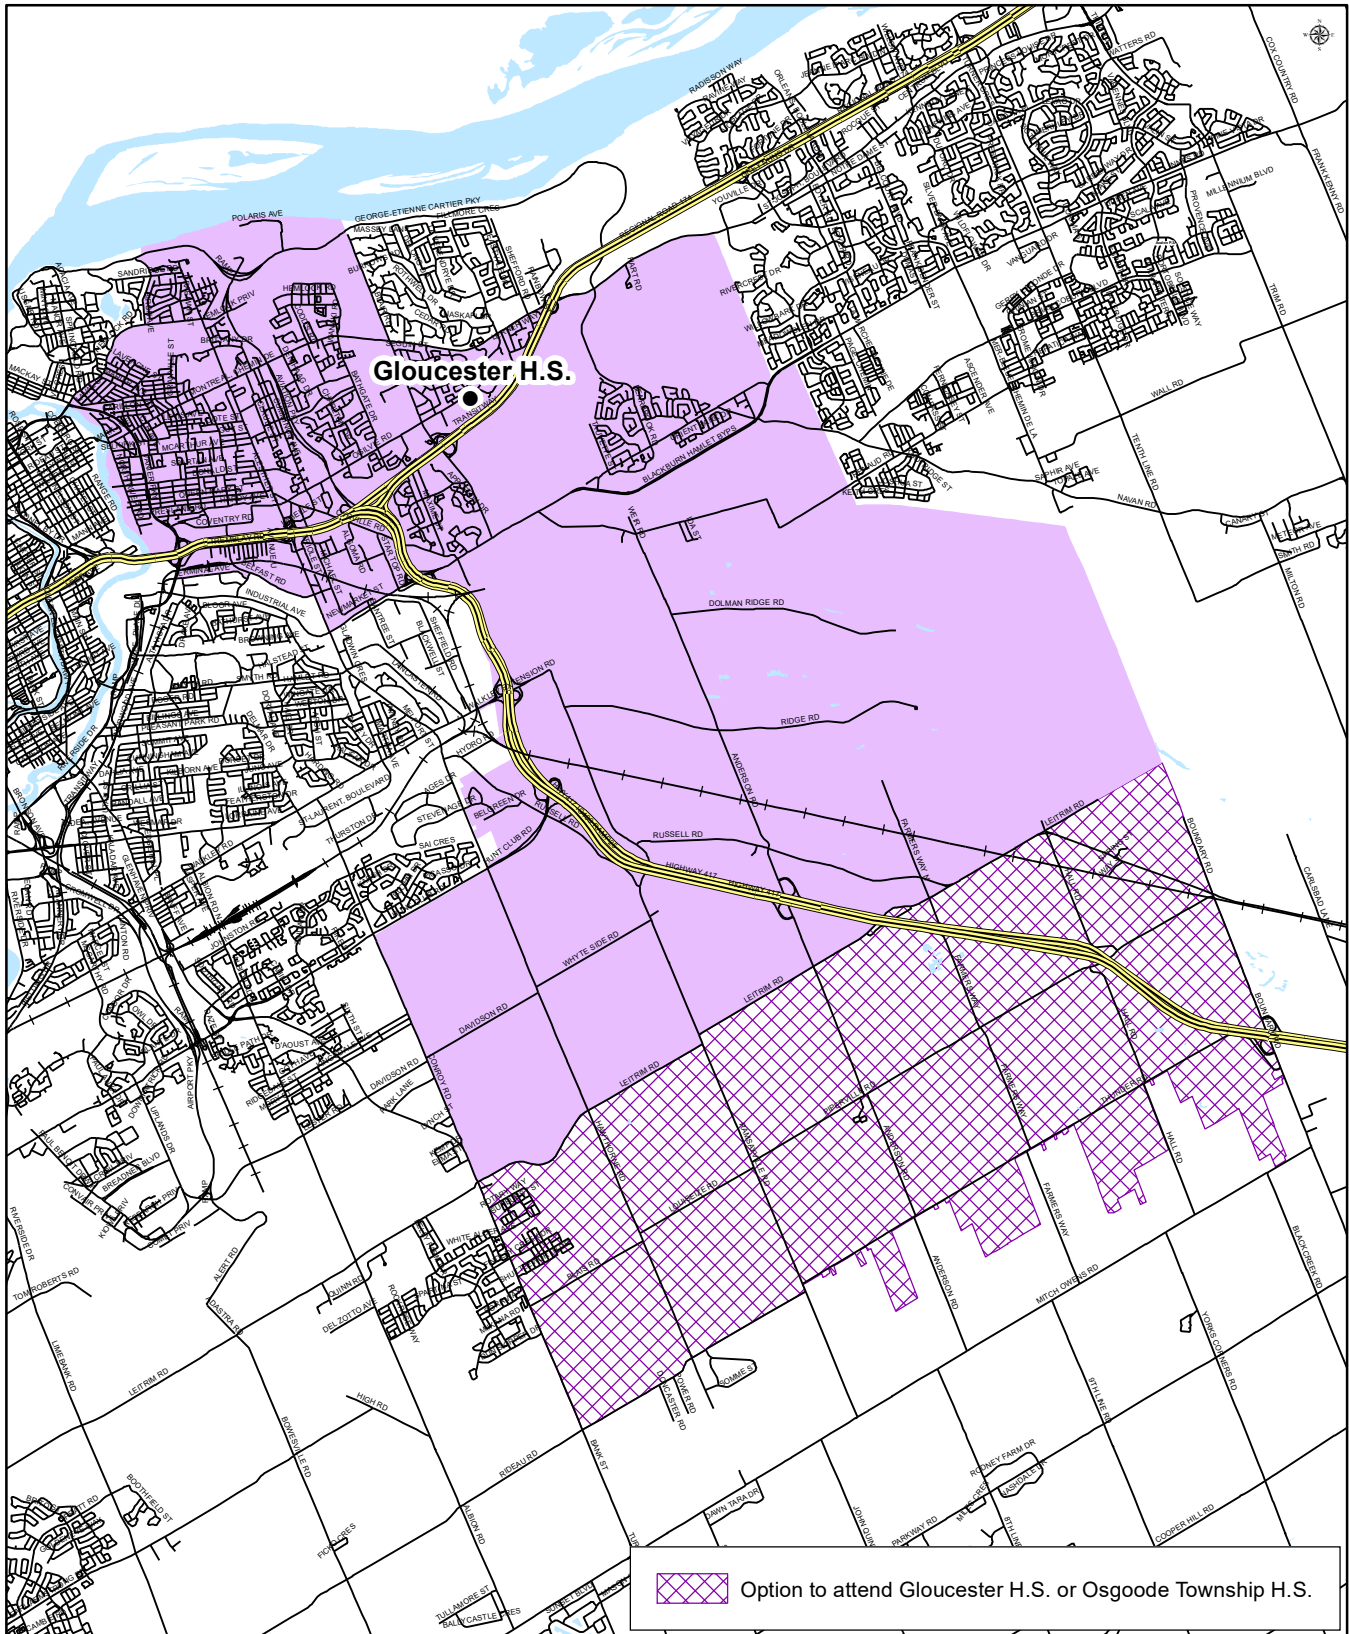

Map is for illustrative purposes only.
For further information, visit www.ocdsb.ca
September 2021

OTTAWA-CARLETON
DISTRICT SCHOOL BOARD

GLOUCESTER HIGH SCHOOL

Grade 9 to 12

English and Immersion Attendance Boundary