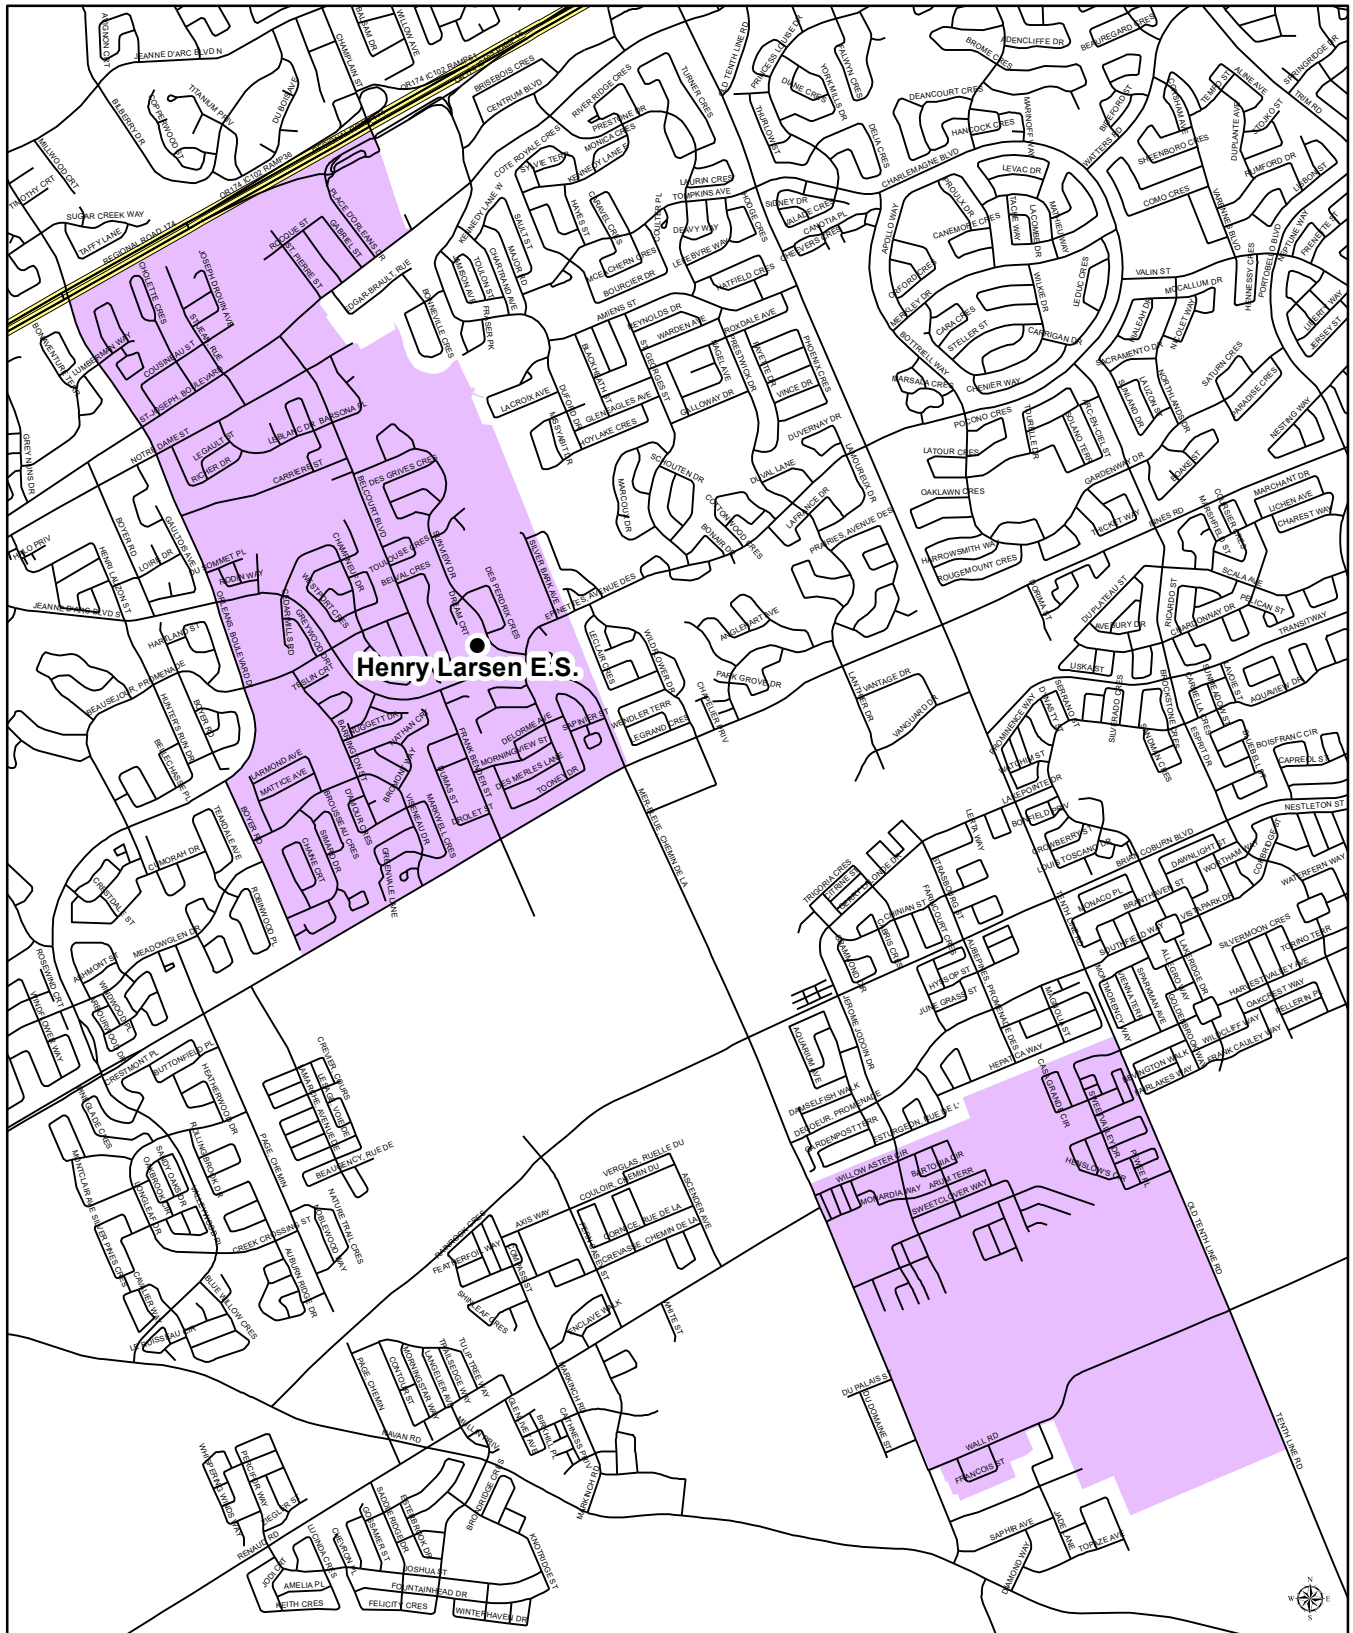

HENRY LARSEN ELEMENTARY SCHOOL

Junior Kindergarten to Grade 5

Early French Immersion Attendance Boundary

Henry Larsen Elementary School
1750 Sunningwell Drive
Ottawa, Ontario
K1C 5B3
(613) 830-4634

Map is for illustrative purposes only.
For further information, visit www.ocdsb.ca
April 2021