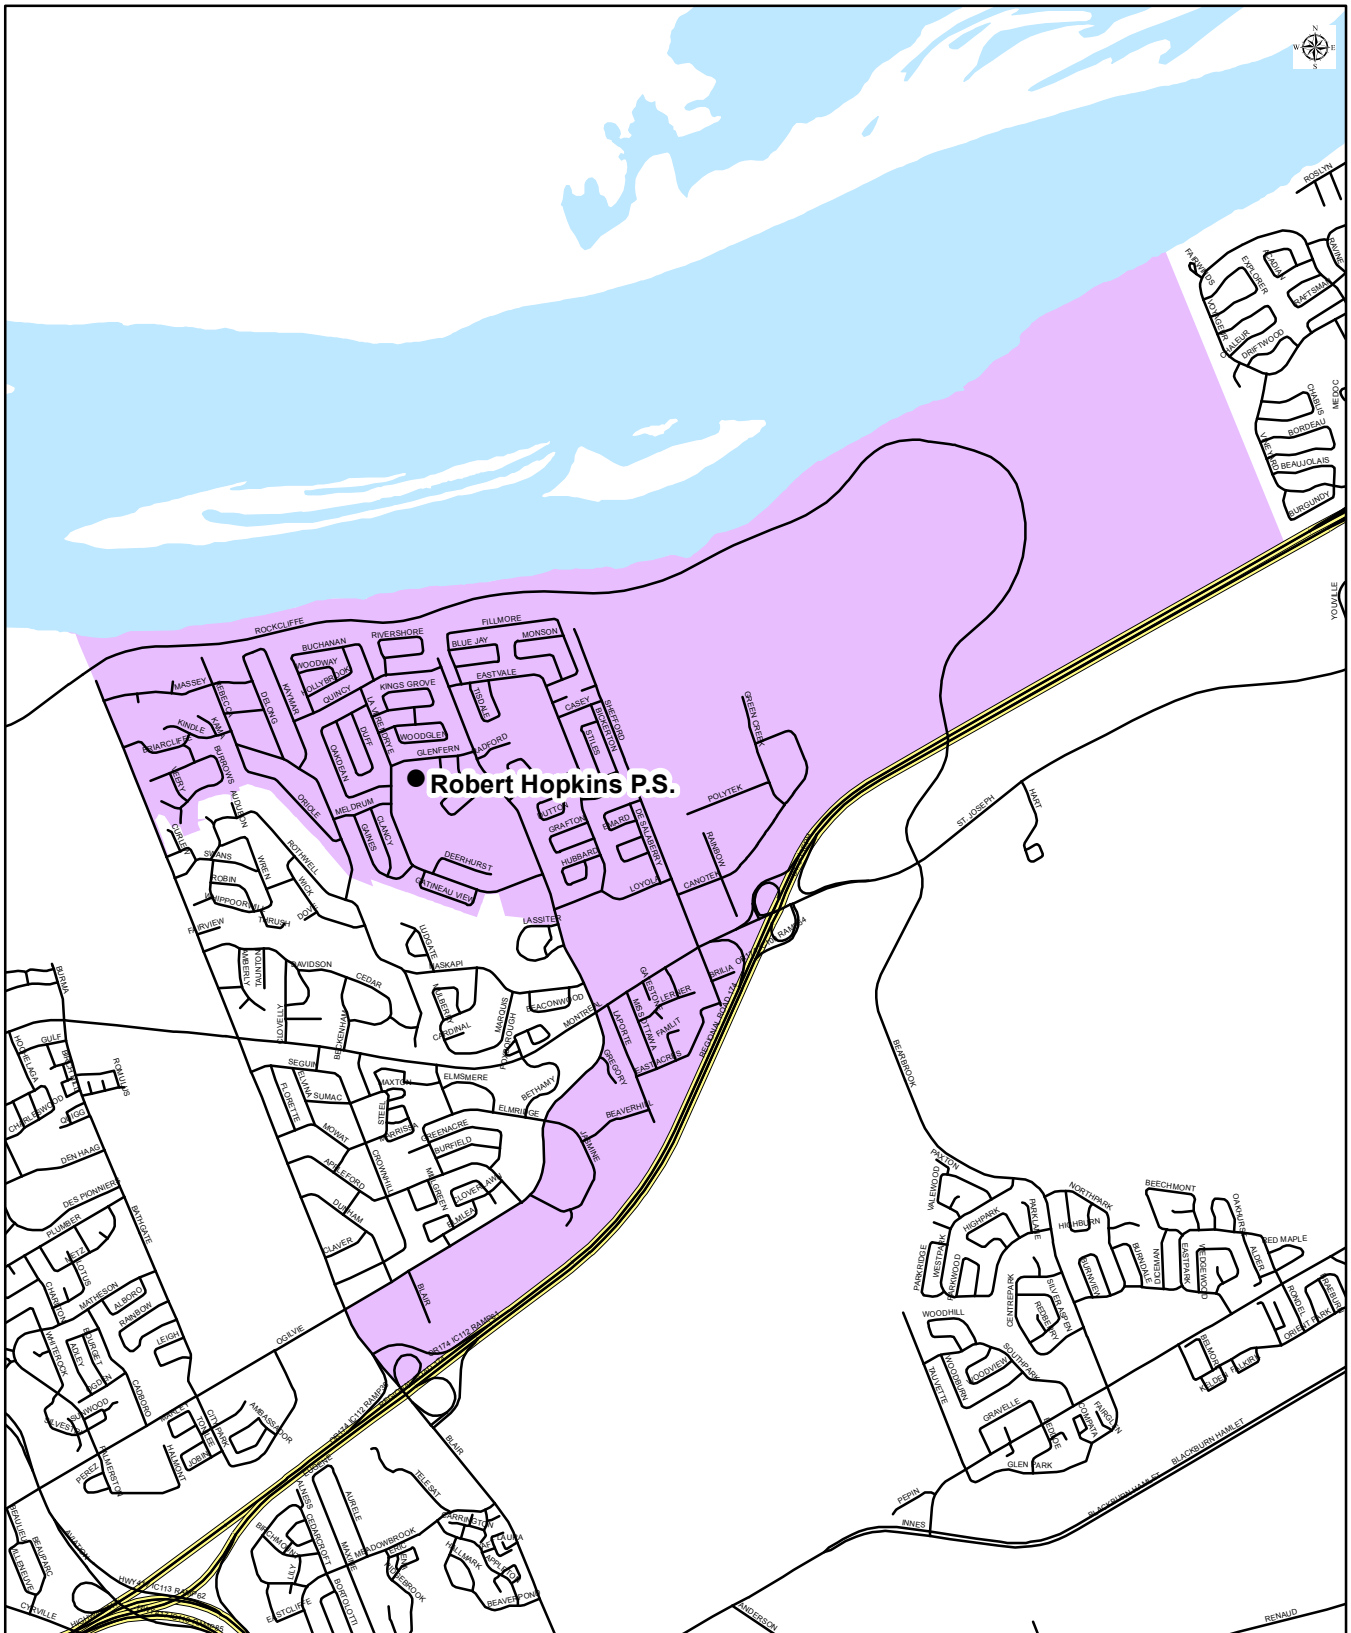

OTTAWA-CARLETON
DISTRICT SCHOOL BOARD

ROBERT HOPKINS PUBLIC SCHOOL

Junior Kindergarten to Grade 5

Early French Immersion Attendance Boundary

Robert Hopkins Public School
2011 Glenfern Avenue
Gloucester, Ontario
K1J 6H2
(613) 745-2119

Map is for illustrative purposes only.
For further information, visit www.ocdsb.ca
September 2013